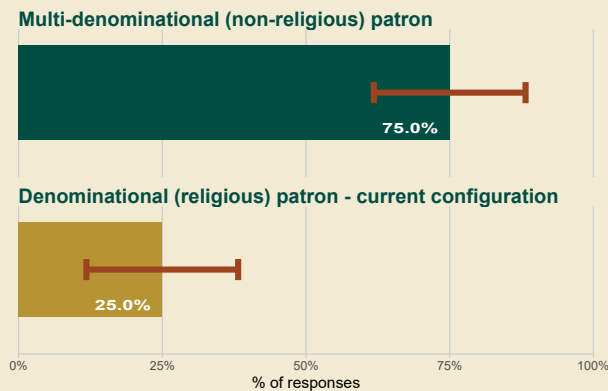

Patronage / ethos preference