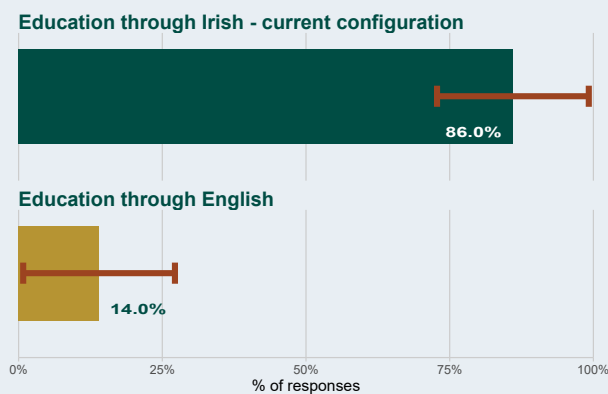

Language preference

School Response Rate
35%
36 out of 102 households

Overall School Margin of Error
Preferences will be $\pm 13.2\%$
(indicated by red bar)